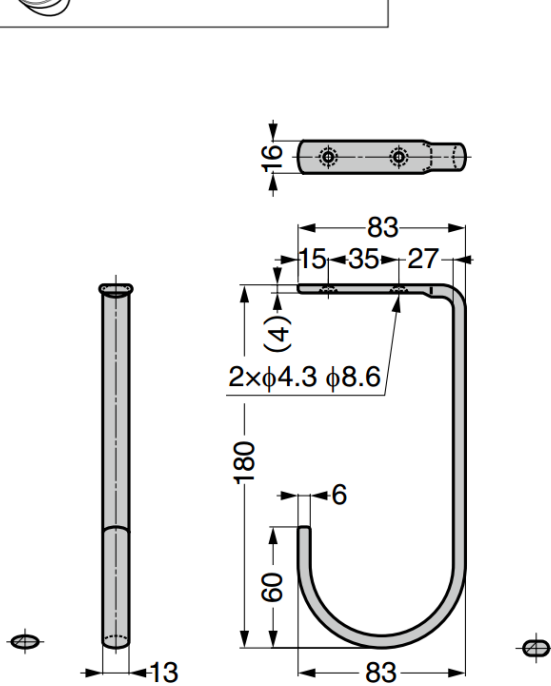

GJFT Large Utility Hook

Features

- Easy to hang big items
- Polished finish

Material

- Stainless steel 303, polished finish

Parts Included

- **GJFT180M:** Raised countersunk head wood screw 4.5×25 (SUS)
- **GJFT260M:** Raised countersunk head wood screw 5.1×38 (SUS)

GJFT180M

GJFT260M

Part No.	Load Capacity	
GJFT180M	98 N	10 kg
GJFT260M	147 N	15 kg