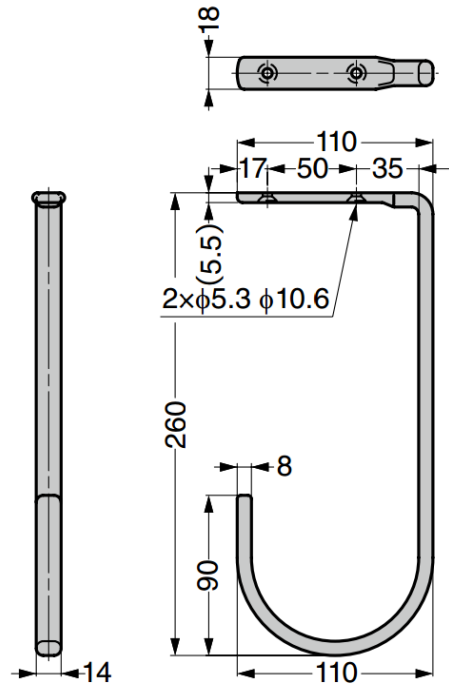

GJFT Large Utility Hook

Features

- Easy to hang big items
- Polished finish

Material

- Stainless steel 303, polished finish

Parts Included

- **GJFT180M:** Raised countersunk head wood screw 4.5×25 (SUS)
- **GJFT260M:** Raised countersunk head wood screw 5.1×38 (SUS)

GJFT180M

GJFT260M

Part No.	Load Capacity	
GJFT180M	98 N	10 kg
GJFT260M	147 N	15 kg