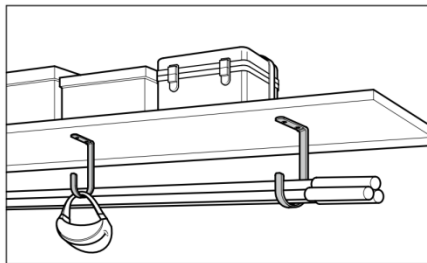

GJFT Large Utility Hook

Features

- Easy to hang big items
- Polished finish

Material

- Stainless steel 303, polished finish

Parts Included

- **GJFT180M:** Raised countersunk head wood screw 4.5×25 (SUS)
- **GJFT260M:** Raised countersunk head wood screw 5.1×38 (SUS)

GJFT180M

GJFT260M

Part No.	Load Capacity	
GJFT180M	98 N	10 kg
GJFT260M	147 N	15 kg